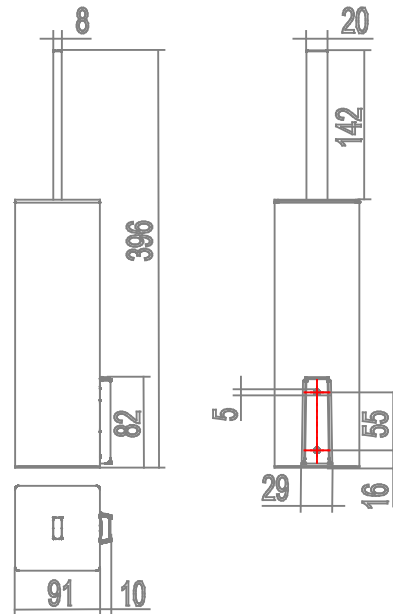

**3D VIEW**

Moves you toward or away from objects in the scene when you drag vertically. You can also zoom with the hand tool by holding down Shift as you drag.

Moves the model vertically and horizontally only. You can also pan with the hand tool: Ctrl-drag.

## 2D DERIVATION

## TECHNICAL DRAWINGS

## AVAILABLE FINISHES

<b>Code</b>	AV114ACR
<b>Material</b>	Chrome-plated
<b>Very short description 1</b>	INDA Toilet Brush Holder Cm8X8 H40
<b>Very short description 2</b>	MY WAY AV114A 8X8 CR
<b>Article description</b>	INDA ACCESSORIES MY WAY Toilet Brush Holder Cm8X8 H40 CR
<b>International code</b>	EAN-13:8033163023779
<b>Height [cm]</b>	40
<b>Width [cm]</b>	8
<b>Depth [cm]</b>	8
<b>Weight [kg]</b>	1.385
<b>Series</b>	MY WAY
<b>LINE</b>	Toilet Brush Holder
<b>Model</b>	AV114A
<b>Intrastat code</b>	74182000
<b>URL link web site of the article</b>	<a href="https://www.inda.net/">https://www.inda.net/</a>
<b>Design</b>	Studio Inda