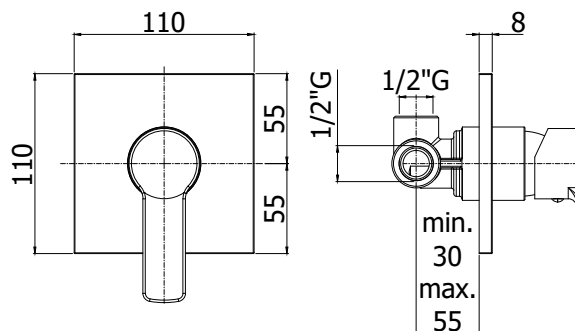

COLLECTION

red

PRODUCT IMAGE

TECHNICAL DRAWING

DESCRIPTION

Concealed shower mixer (1 outlet) complete with:

- wall plate 110x110mm
- 1/2"G connections

ART.

RED 010 . .
without diverter

ZPRO 013 . .
Extension for art. 010
• H43mm

FINISHES

RED
CR - chrome plated
CR/M - chrome with stainless steel wall plate

ZPRO
CR - chrome plated

DOCUMENTATION

FLOW DIAGRAM
1

INSTALLATION
INSTRUCTIONS