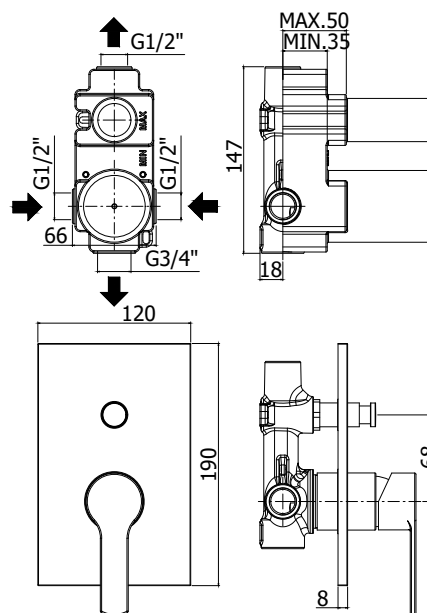

COLLECTION

red

PRODUCT IMAGE

TECHNICAL DRAWING

DESCRIPTION

Concealed shower mixer (2 outlets) complete with:

- wall plate 120x190mm
- 1/2"G hot/cold and upper connections - 3/4"G lower connection

ART.

RED 015 . .
with push diverter

ZPRO 028 . .
Extension with diverter for art. 015
• H30mm

FINISHES

RED
CR - chrome plated
CR/M - chrome with stainless steel wall plate

ZPRO
CR - chrome plated

DOCUMENTATION

FLOW DIAGRAM
1